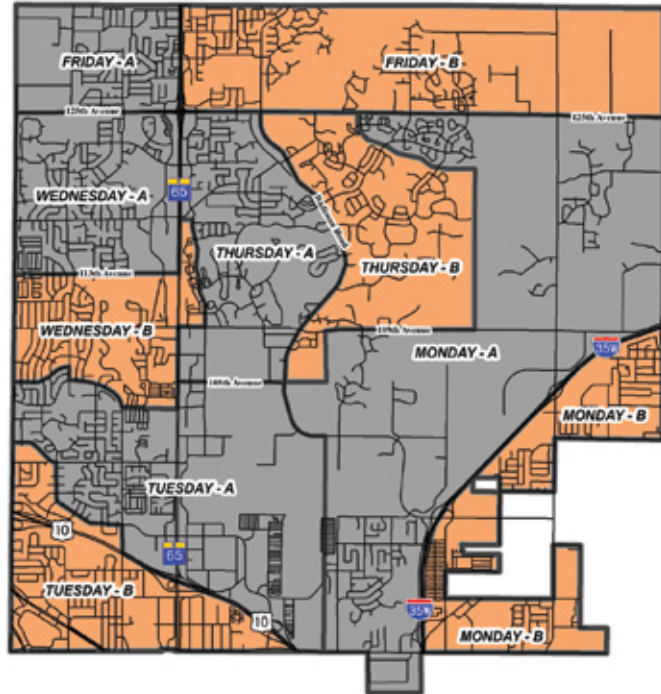

DECEMBER						
S	M	T	W	T	F	S
						1
2	3	4	5	6	7	8
9	10	11	12	13	14	15
16	17	18	19	20	21	22
23	24	25	26	27	28	29
30	31					

### WALTERS RECYCLING & REFUSE OBSERVES THE FOLLOWING HOLIDAYS:

The dates boxed in white are our 2018 observed holidays and service will be delayed one day.

- New Year's Day
- Memorial Day
- Independence Day
- Labor Day
- Thanksgiving
- Christmas

## BLAINE ZONE MAP

Gray: Zone A  
Orange: Zone B